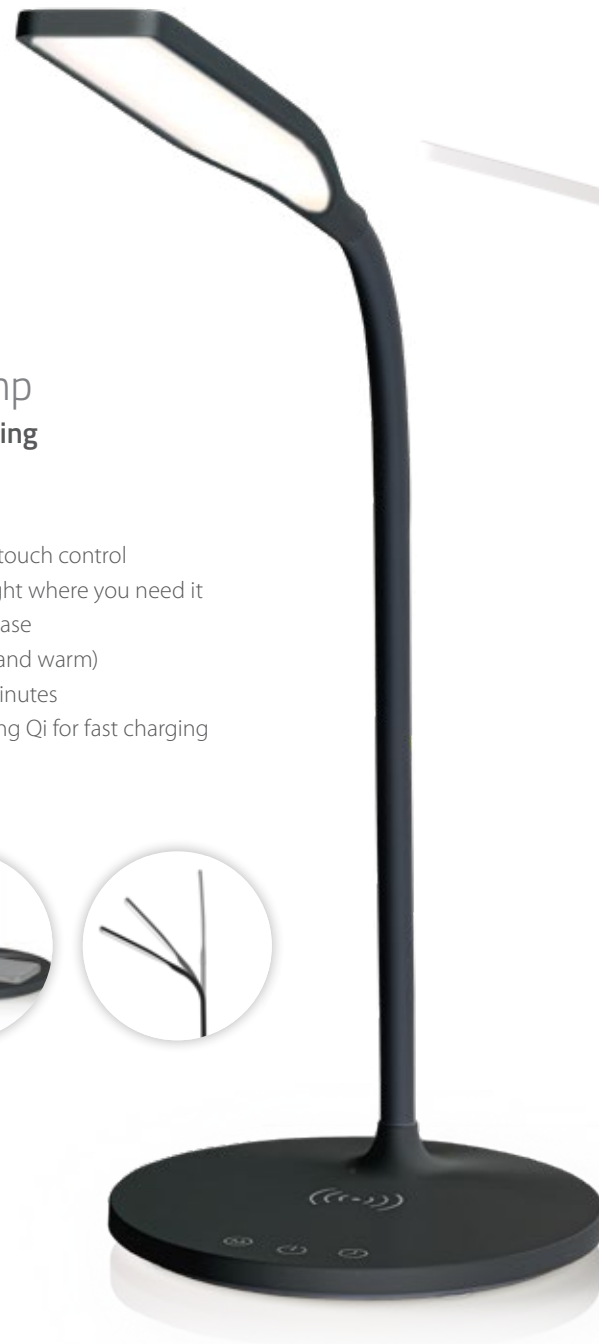

## Multifunctional Alarm clock supports 15 W wireless charging

- Nedis multifunctional wireless charging alarm clock
- Qi wireless charging enables you to recharge your Qi compatible device fast and safely
- Simply place your phone on the charging area and the charging begins
- For fast charging, you need to use the QC3.0 power adapter (not included)
- Extra USB-A port for charging another device
- Dual alarm - for different wake-up times
- Snooze function - for grabbing a few extra minutes and drifting off gently
- Dimmable backlight

## Multifunctional Alarm clock supports 15 W wireless charging

- Nedis multifunctional wireless charging alarm clock
- Qi wireless charging enables you to recharge your Qi compatible device fast and safely
- Simply place your phone on the charging area and the charging begins
- For fast charging, you need to use the QC3.0 power adapter (not included)
- Extra USB-A port for charging another device
- Dual alarm - for different wake-up times
- Snooze function - for grabbing a few extra minutes and drifting off gently
- Built-in night light with 8 various colours
- Dimmable display

## Flexible LED Desk Lamp With 10 Watt wireless Qi charging for smartphones

- Desktop LED lamp with 36 LED's and touch control
- Fully-flexible lamp - to position the light where you need it
- Dimmable by a touch button at the base
- Selectable light modes (natural, cool and warm)
- Timer function to set a timer for 40 minutes
- Wireless phone charging output - using Qi for fast charging
- Anti-skid feet - for maximum stability