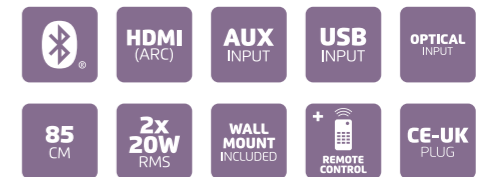

SB-042LED

NEW
NEU

LED
LIGHTS

SB-042LED Specifications

- Bluetooth® 5.0
- Output power 2 x 20W RMS
- Equalizer
- LED display
- LED light animations : following music beats, select color, breathe
- Connection : HDMI (ARC), AUX input, USB input, optical input
- Included : Remote control, Wall mount, CE-UK multiplug AC Adaptor

SB-042LED Spezifikationen

- Bluetooth® 5.0
- Ausgangsleistung 2 x 20W RMS
- Equalizer
- LED-Display
- LED-Licht-Animationen: nach Musik-Takten, ausgewählten Farben, Atmen
- Anschlüsse : HDMI (ARC), Aux-Eingang, USB- Eingang, Optical-Eingang
- Inklusive: Fernbedienung, Wandhalterung, CE-UK-Netzadapter mit Multistecke