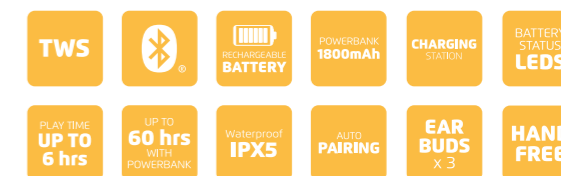

EPB-460

TWS

EPB-460 Specifications

- IPX5 TWS earphones
- Bluetooth® 5.0
- Bluetooth® reception up to 10 meters
- Integrated rechargeable battery
- Play/Talk time: up to 6 hours
- Powerbank charge station with 1800mAh
- Powerbank can also charge external items
- Built in microphone
- Connection: Micro USB, USB
- Included: 3 x ear buds (S, M, L), USB cable

EPB-460 Spezifikationen

- IPX5-TWS-Ohrhörer
- Bluetooth® 5.0
- Bluetooth® Empfang bis zu 10 Meter
- Integrierter Akku
- Spiel-/sprechzeit: bis zu 6 st
- Powerbank-Ladestation mit 1800 mAh
- Die Powerbank kann auch externe Geräte laden
- Eingebautes Mikrofon
- Anschlüsse: Micro USB, USB
- Inklusive: 3 x Ohrhörer Größe (S, M, L), USB Kabel