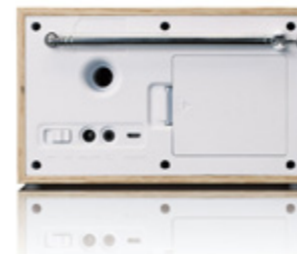

DAR-017

DAR-017 Specifications

- Bluetooth 5.0
- 2,4" (6,1cm) TFT LCD display
- 10 FM presets, 10 DAB+ presets
- Dual alarm function
- Snooze function
- Output power : 3 Watt (RMS)
- Wooden casing
- Telescopic antenna
- Connections: 3,5mm earphones jack
- Included : AC adapter

DAR-017 Spezifikationen

- Bluetooth 5.0
- 2,4" (6,1 cm) TFT LCD-Bildschirm
- 10 Stationspeicher für FM, 10 Stationsspeicher für DAB+
- Zwei Weckzeiten
- Schlummerfunktion
- Ausgangsleistung: 3 Watt (RMS)
- Holzgehäuse
- Teleskopantenne
- Anschlüsse: 3,5 mm Kopfhörerbuchse
- Inklusiv : Netzadapter