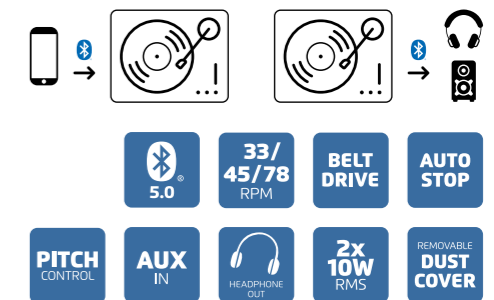

LS-101

Bluetooth®

2x10
watt

LS-101 Specifications

- Bluetooth® transmission and reception
- 3 rated speed settings 33, 45 and 78 RPM
- Ceramic Cartridge
- Belt drive
- Auto stop
- Pitch control
- 2 speakers
- Output power: 2 x 10W RMS
- MDF cabinet
- Plastic dust cover
- included: CE-UK multiplug AC adaptor
- Connections: Speakers output, AUX in

LS-101 Spezifikationen

- Bluetooth® Übertragung und Rezeption
- 3 Geschwindigkeiten 33, 45 und 78 U/min
- Ceramic Cartridge
- Riemenantrieb
- Auto-Stopp
- Pitch-Betrieb
- 2 Lautsprecher
- Ausgangsleistung: 2 x 10W RMS
- MDF-Gehäuse
- Staubschutzhaube aus Kunststoff
- Inklusiv : CE-UK-Netzadapter mit Multistecke
- Anschlüsse: Lautsprecher-Ausgang, AUX-Eingang