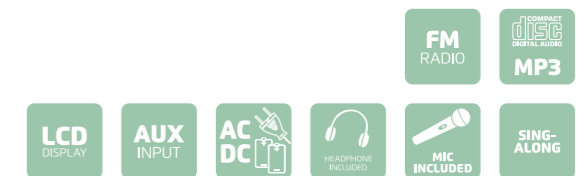

SCD-620

FM
RADIO

SCD-620 Specifications

- Toploading CD player
- FM radio
- LCD-Display
- Built-in 2 speakers
- Telescopic antenna
- AC/DC operation
- Included: Wired microphone
- Connections: AUX input, Mic input, 3,5mm earphone jack

SCD-620 Spezifikationen

- Toplader CD Player
- FM-Radio
- LCD-Display
- 2 eingebaute Lautsprecher • Teleskopantenne
- AC/DC Betrieb
- Inklusive: Mikrofon
- Anschlüsse: AUX-Eingang, Mikrofoneingang, 3,5-mm-Ohrhörerbuchse