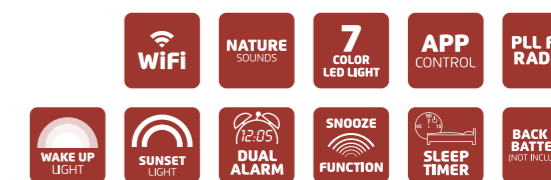

CRW-110

CRW-110 Specifications

- PLL FM radio
- Wake up light with sunrise simulation
- Sleep timer with sunset light simulation
- 7 colors light and 30 intensity levels
- With the Tuya or Smartlife App, you can easily control anywhere through Wifi many functions with your smartphone: wake up times, light functions...
- Works with Amazon Alexa & Google Assistant
- Nature sounds
- Snooze function
- Dual alarm function
- Built-in speaker
- Connection: AUX input, USB (charge)
- Included: AC Adaptor