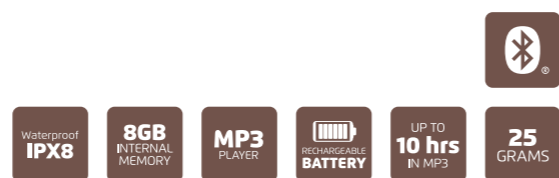

BTX-860

BTX-860 Specifications

- Waterproof sport bluetooth® headphone and 8GB MP3 player in-1
- Bluetooth® V4.2
- Waterproof IPX8 (According to IPX-8 standard up to 2m watertight (30 minutes))
- Ultralight: 25 gr.
- 8 GB internal memory
- Audio formats: MP3, WMA, WAV, APE, FLAC
- Integrated rechargeable battery
- Battery capacity: Up to 10 hours (MP3)
- Included: USB cable, earphone with 6 pairs of eartips (3 regular, 3 for swimming)
- Connections: Micro USB input for charging the battery

BTX-860 Spezifikationen

- Wasserdichter Bluetooth®-Sportkophörer mit integriertem MP3-player 2 in 1
- Bluetooth® V4.2
- Wasserdichter (Entsprechend IPX-8-Norm bis zu 2 m wasserdicht (30 minutes))
- Extrem leichter: 25 gr.
- 8 GB interner Speicher
- Audioformate: MP3, WMA, WAV, APE, FLAC
- Integrierter Akku
- Batteriespielzeit: bis zu 10 Stunden (MP3)
- Inklusive: USB-Kabel, In-Ear Kopfhörer mit 6 verschiedenen Paaren Kappenaufsätze (3x normal, 3x für Schwimmen)
- Anschlüsse: Micro USB-Anschluss zum Aufladen