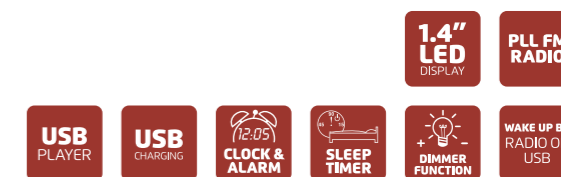

CR-525

2x
USB

CR-525 Specifications

* USB stick not included

- PLL FM Clock Radio with USB
- 1,4" LED display
- USB playback
- Wake-up function by buzzer, USB or FM radio
- Sleep timer, Snooze function
- Display with dimmer function
- Batteries 2x AA/LR6 for clock backup (not supplied)
- USB for charging 5V, 1A

CR-525 Spezifikationen

* USB stick nicht Inklusive

- PLL FM Uhrenradio mit USB
- 1,4" LED-Bildschirm
- Wiedergabe von USB
- Weckfunktion mit Summer, USB oder FM-Radio
- Sleeptimer, Schlummerfunktion
- Display mit Dimmerfunktion
- Batterien 2x AA/LR6 für Gangreserve der Uhr (nicht mitgeliefert)
- USB-Anschluss zum Aufladen 5 V / 1 A