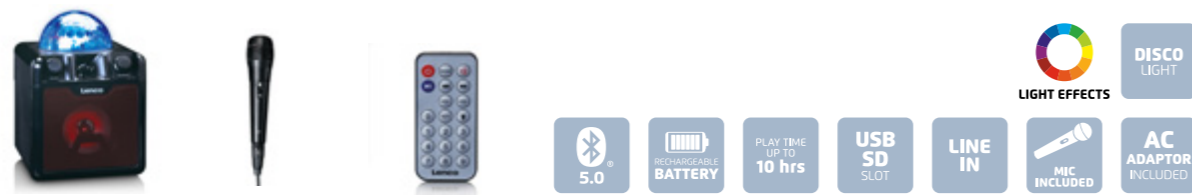

Lenco

WITHOUT
MUSIC **LIFE**
WOULD BE A
MISTAKE

Party speakers
Party Speaker

BTC-055

 Bluetooth®

8
watt

BTC-055 Specifications

- Bluetooth® 5.0
- Discoball with lighting effects
- Microphone volume adjustments
- 4" 8W speaker
- Rechargeable battery 2500mah
- Connections: 6,5mm Mic input, USB input, Micro SD card reader, 3,5mm AUX input
- Included : Remote control, AC adaptor, AUX in cable, Microphone